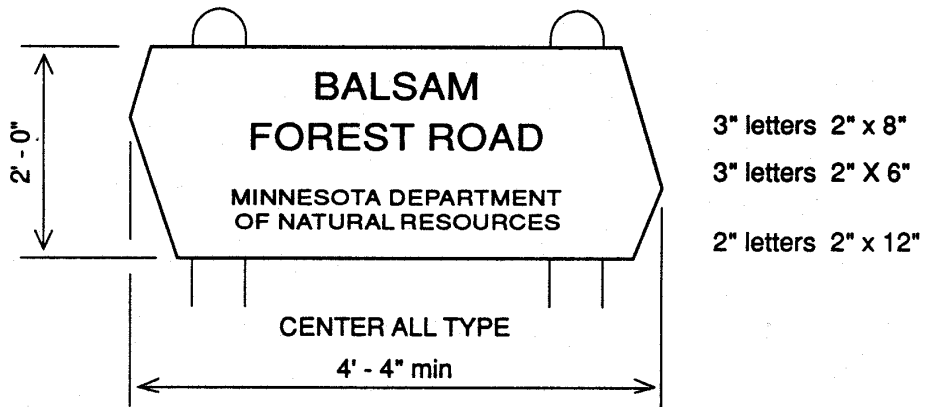

NRM 8.7.12 - FOREST ROAD SIGNS

Number of Letters on Top Line	Length of Sign Including Margin Allowance	Board feet of sign
1-11	4' 8"	23.39

Call DNR Sign Shop at 218.327.4447 for current board foot price.