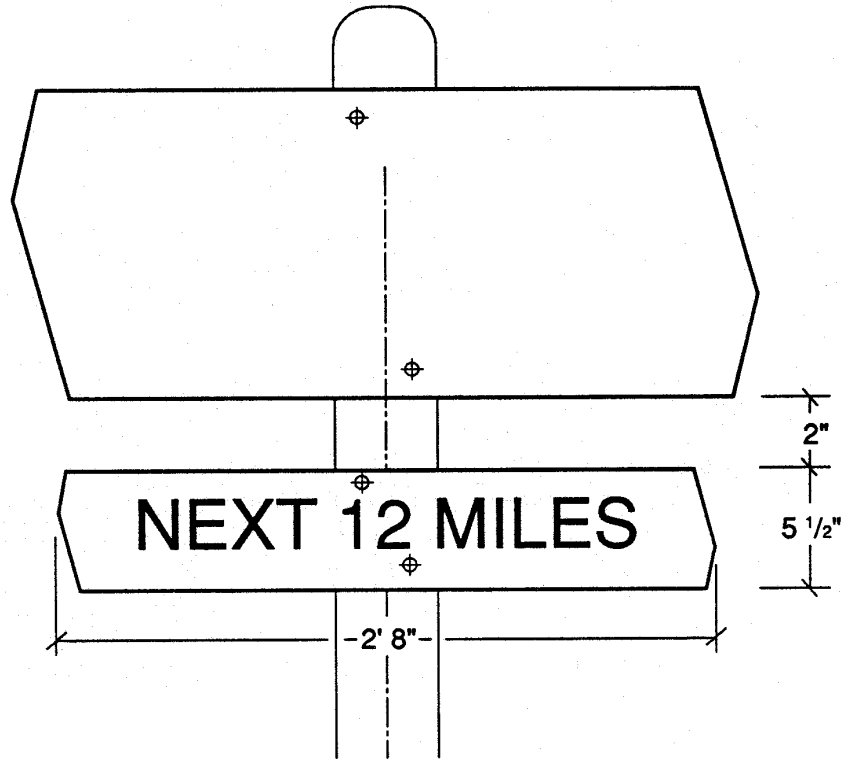

NRM 8.7.16 - CANOE DISTANCE PLATES

COPY FOR PLATES

- ONE MILE
 - NEXT MILE
 - X YARDS
 - NEXT X MILES
- Oxford Brown
 - 5 1/2" x 2' 8" maximum
 - Two inch letters.

Yellow on