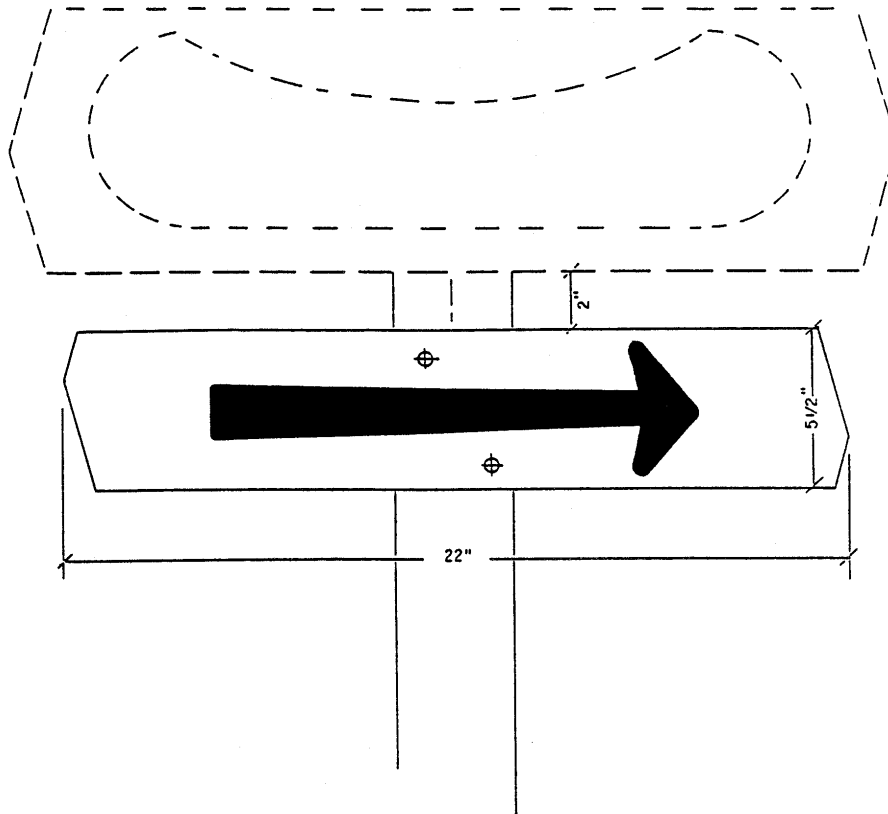

NRM 8.7.17 - DIRECTIONAL ARROW

-

- 5 1/2" x 22"
- This sign is on the Standard Order Form NRM 8.7.1

Yellow on
Oxford
Brown