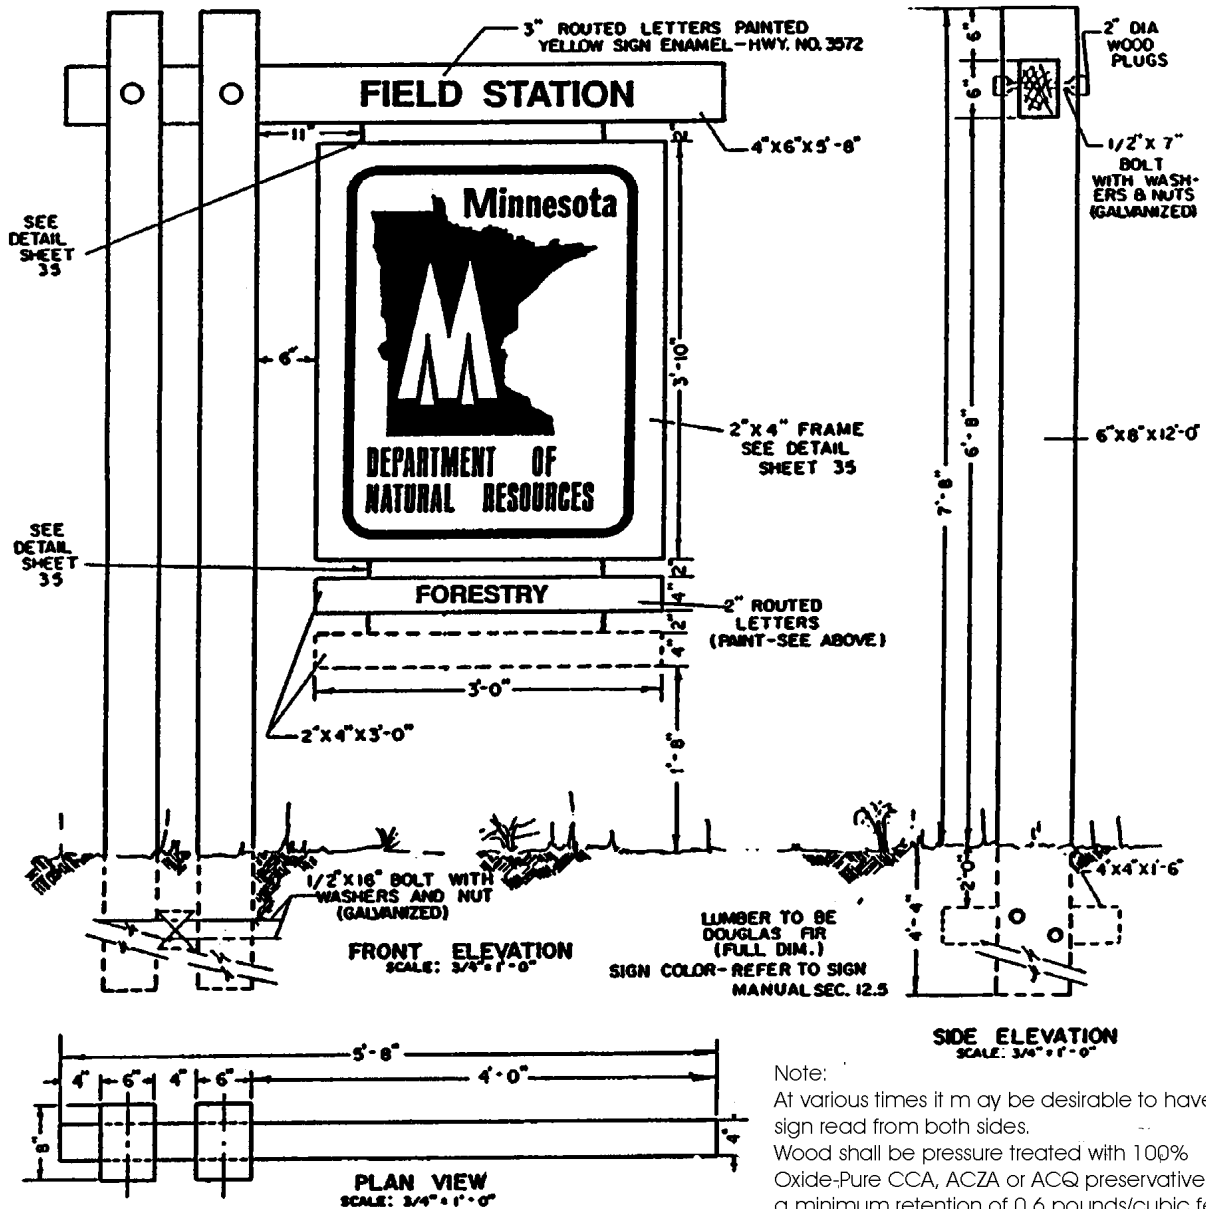

# NRM 8.7.21 - FIELD STATION SIGN

- Yellow on Oxford Brown
- Construction drawings available from Facilities and Operations Support Bureau.
- DNR Sign Shop routes top line and name plates available on Standard Order Form.
- St Paul Warehouse stocks silkscreened logo.
- Purchase posts locally.