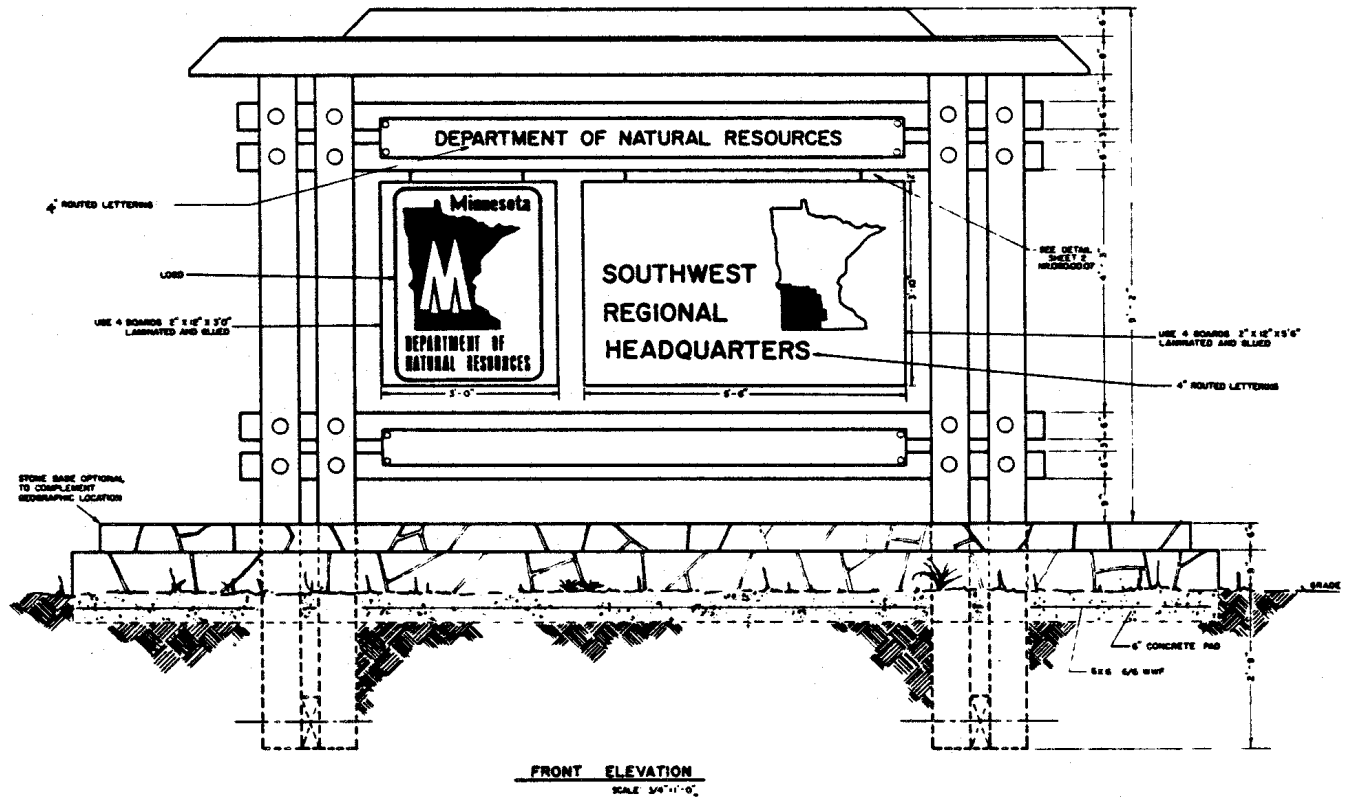

## NRM 8.7.23 - REGIONAL HEADQUARTERS SIGN

- Yellow on Oxford Brown (region painted blue)
- Full scale drawings available from Facilities and Operations Support Bureau.
- DNR Sign Shop provides wood routed sections.
- St Paul Warehouse stocks logos and the user may purchase the posts, etc. locally.